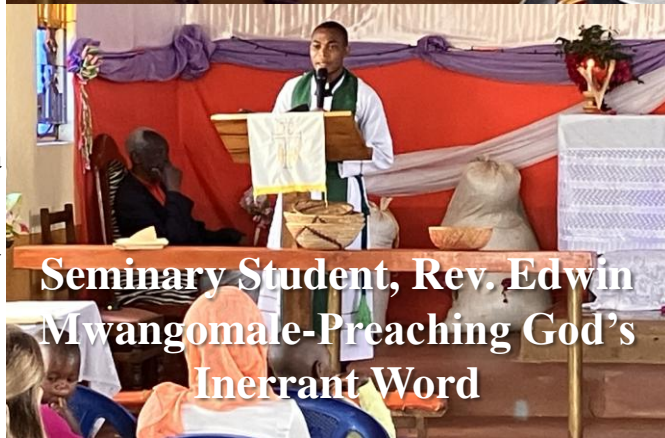

Seminary Student, Rev. Edwin Mwangomale-Preaching God's Inerrant Word