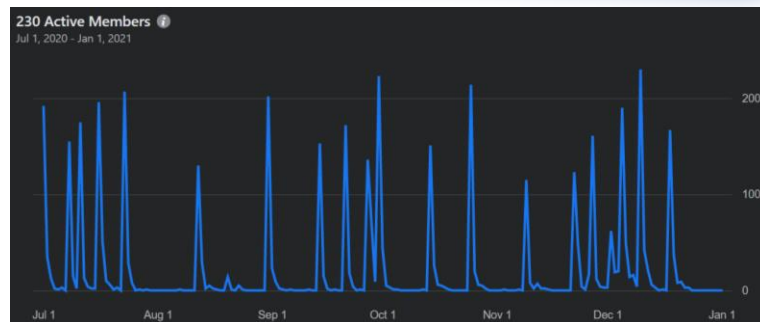

Below: What OIM’s work currently looks like (infographic shared in the *Reporter*). **Right:** Number of active members on my missionary Facebook page and when they were active in the last six months.

THE STATE OF THE Office of International Mission

70+ COUNTRIES IN WHICH WE HAVE SOME WORK	WORKING WITH 90+ CHURCH BODIES
115 MISSIONARY HOUSEHOLDS	35 SEMINARIES OR BIBLE INSTITUTES
ABOUT 350 PROJECTS	154 MILITARY CHAPLAINS

92 INTERNATIONAL GRANTS FOR A TOTAL OF **$2,472,611 USD.**

Looking to the future, the Ministry to the Armed Forces is ...

- Recruiting more LCMS pastors to serve as military chaplains to fill a desperate need for LCMS military chaplains to care for the spiritual needs of the men and women who selflessly serve our nation in the Armed Forces.
- Expanding Operation Barnabas to continue encouraging, training and supporting LCMS congregations who reach out with the Gospel of Jesus Christ to veterans in their communities.

Selected LAC statistics (just for fun!):

- 5 households currently in orientation (17 people)
- 146.5 lbs of checked luggage brought back from Christmas (mostly books for the Mercy Center)
- 319 days of pandemic lockdown in the Dominican Republic (as of 1/31/21)
- 1,837 books arriving in February by ship from the U.S. to be added to the seminary library
- 7 forms of the future tense in English, 4 in Spanish (according to the TEFL course I’m enrolled in)
- 4,596 people follow our Facebook page: LCMS Missions in Latin America & the Caribbean

Verse of the month!

“Cuando pases por las aguas, yo estaré contigo; cuando cruces los ríos, no te anegarán. Cuando pases por el fuego, no te quemarás, ni las llamas arderán en ti. Yo soy el Señor, tu Dios. Yo soy tu salvador, el Santo de Israel.”

Isaías (Isaiah) 43:2-3a

Prayer Requests

- For new missionaries and their smooth transitions onto the mission field.
- For the end of the pandemic
- Thanksgiving for a much-needed holiday season spent with family.
- For the opportunity to meet new friends and encourage them to come to church.
- For our Lutheran schools and her faculty and students.

To support the LCMS through me, you may give a tax-deductible gift:

Online at lcms.org/givenow/ zalmanoff	By calling a donor care representative at 1-888-843-5267	LCMS P.O. Box 66861 St. Louis, MO 63166-6861	Mission Central 40718 Highway E16 Mapleton, IA 51034

Make checks payable to The Lutheran Church—Missouri Synod with “Zalmanoff/ Dominican Republic” on the memo line.