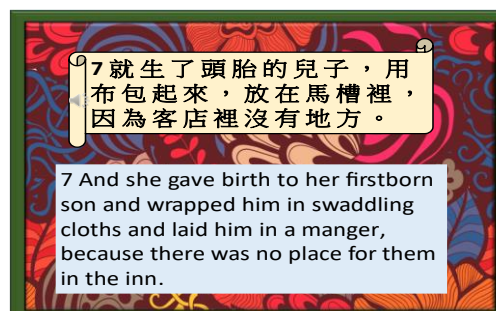

Happy New Year!
"God bless 2021"

Away in a manger

Many of us sang this hymn growing up. It was usually part of a Christmas program with the Sunday School children. Many places did not have such events in their churches this year, due to the virus. But the new year is here. And this hymn provides for us a daily prayer, "Be near me Lord Jesus...and bring us to heaven to live with YOU there."

I understand better now the word "away". Barbara and I are "away" in Hong Kong. We have much better accommodations than Jesus did.

Heaven was "away", but Jesus brought it closer at His birth. He may seem "away" now, but He is truly near us, hence His name Emmanuel. Though we say He slept on the hay, He knows and sees our days with His loving eyes and caring heart.