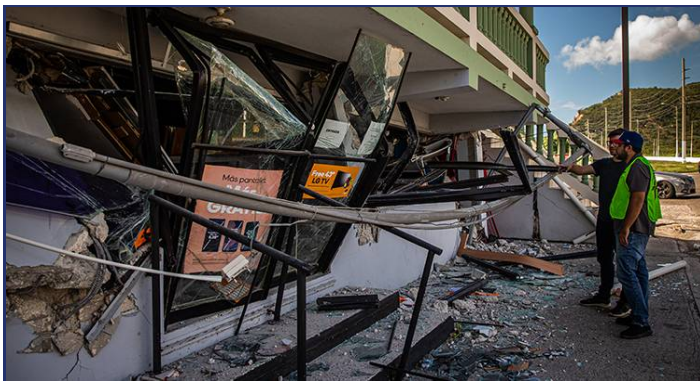

While in Puerto Rico we had the privilege to attend the very first church service in the new Ponce church building.

EARTHQUAKES IN PUERTO RICO

On January 7th Puerto Rico experienced a 6.1 earthquake. The city of Ponce experienced severe damage, including our new church building. Blake went with the second team to help coordinate efforts and establish next steps for our church building and a temporary worship location.