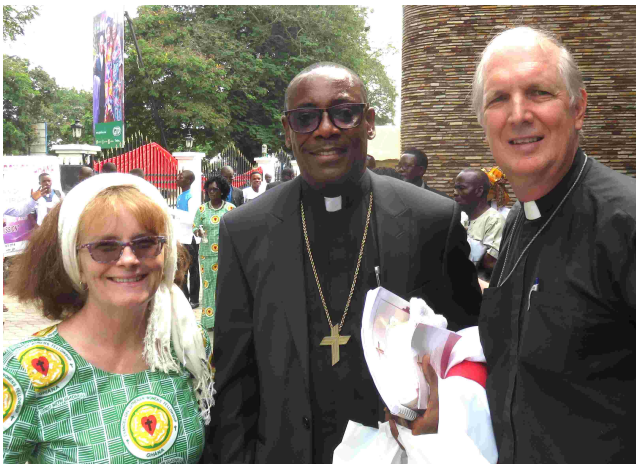

Dear Partners in Mission,

Sunday, July 1, was a historic day for the church in Ghana. Rev. John Shadrack Donkoh was installed as the new President of the Evangelical Lutheran Church of Ghana.

Prayers for the New President

Dr. Fynn Pres. Donkoh Missionary Erber

President Donkoh received his initial training at the seminary in Nigeria. As a young pastor, he started many congregations in Western Ghana. He served as a missionary to Uganda for ten years. When I first met John, he was serving as the Director of Lutheran Hour Ministries in Ghana. He recently completed three years of advanced studies at Westfield House in Cambridge, England. At the time of his election, he was serving as pastor of the Anyaa congregation in Accra. Finally, President Donkoh and his wife Monica are dear, personal friends.

Our 'retiring' President, Rev. Dr. Paul Fynn, the church's first Ghanaian pastor who served as President for 40+ years and Rev. Dr. Vernon Schindler, one of the first LCMS missionaries to Ghana (1960s and 1970s).

Joyce and I enjoyed seeing our friend of 25+ years, President Christian Ekong from the Lutheran Church of Nigeria. President Ekong was one of many guests who came for the installation of President Donkoh. President Ekong just completed his Doctor of Ministry degree at the seminary in Ft. Wayne.